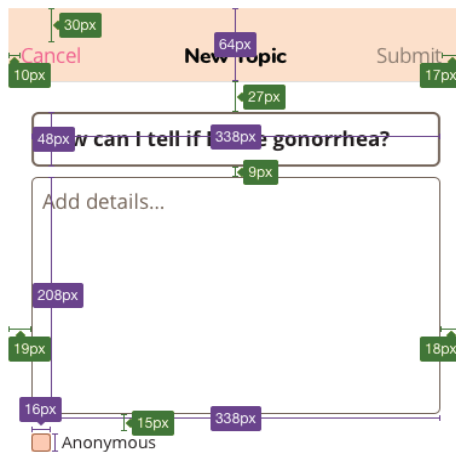

JOIN NOW

LIVE TRIVIA every night at 7:15pm EST

LEADERBOARD 325px

1st	liberatedAF
2nd	justasmalltowngirl
3rd	thefreshman
4th	lonelyboy
5th	hmu420

25px 220px 24px

86px

Trivia Forum Profile

SMASH Trivia - Measurements (Forum Main Pages)

SMASH Trivia - Measurements (Forum - New Topic or Reply)

SMASH Trivia - Measurements (Forum - Search)

SMASH Trivia - Measurements (Forum - New Topic)

New thread created!

New thread created!

SMASH Trivia - Measurements (Forum - Topic Threads)