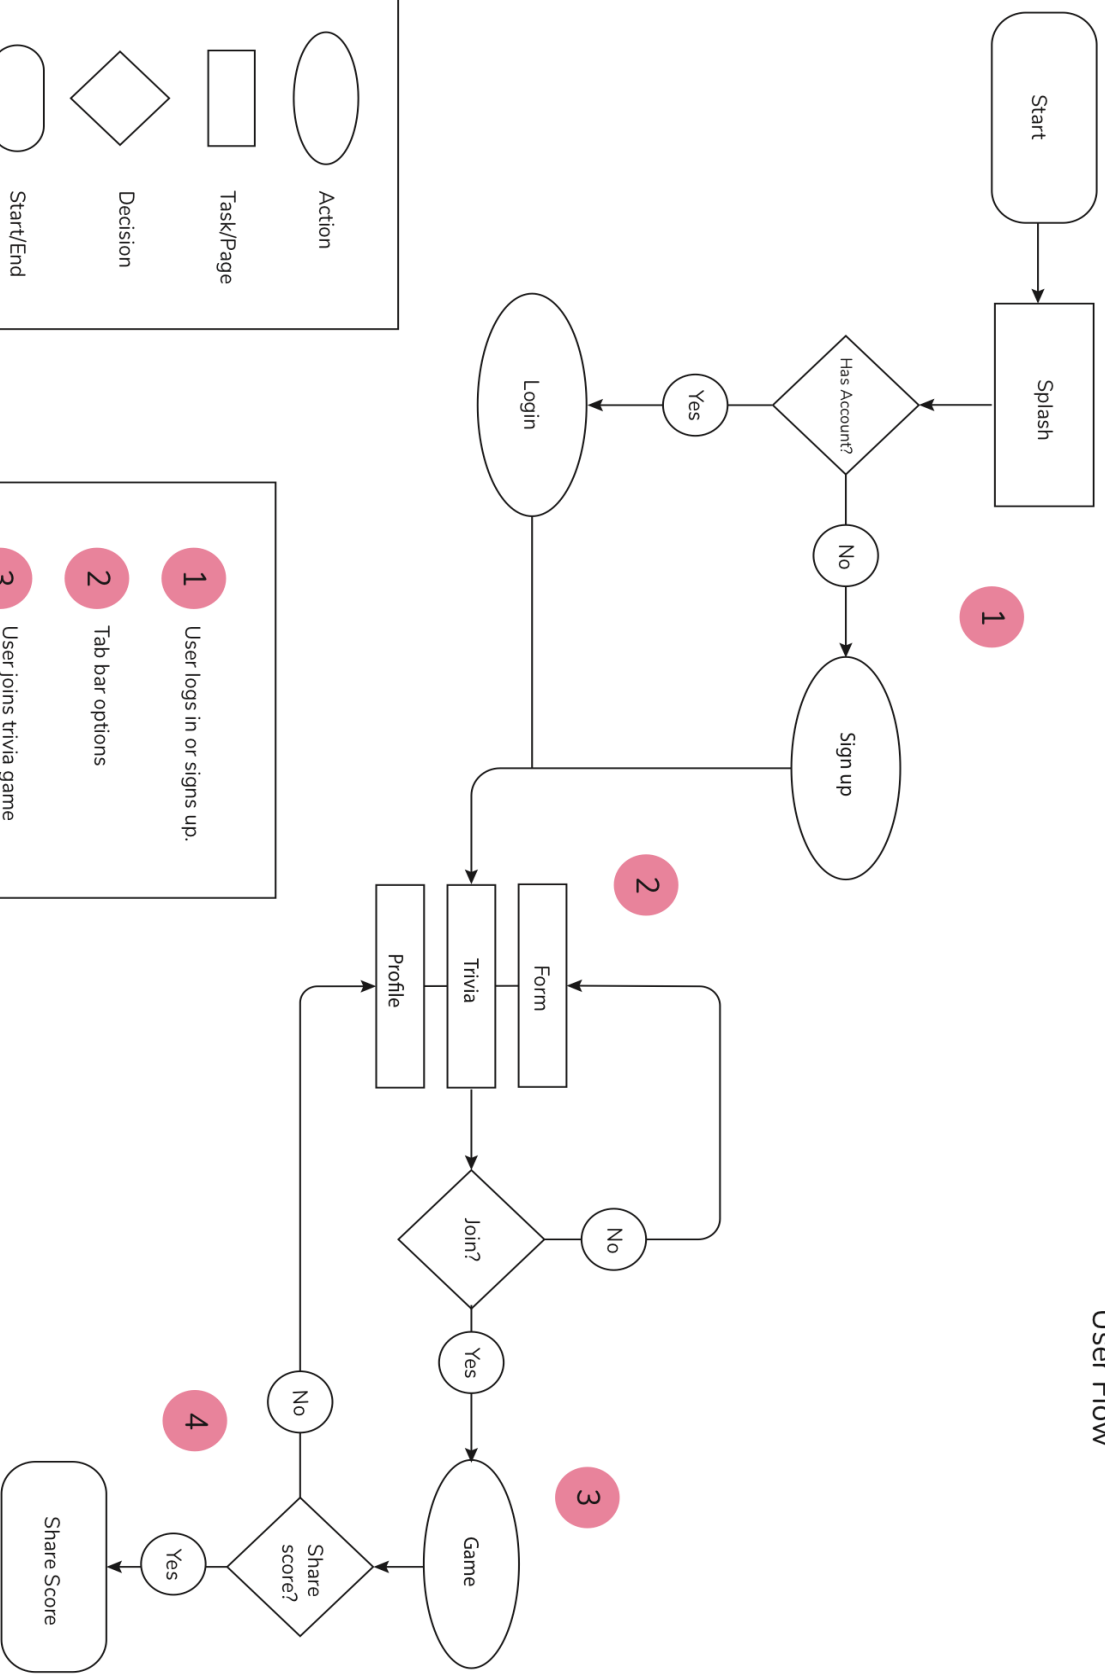

SMASH!

SEX ED TRIVIA

**Ladd Evans
Kaye Kagaoan
Eliana Terán**

UXDI Excelsior

Site Map

User Flow

1

2

3

4

- 1 User logs in or signs up.
- 2 Tab bar options
- 3 User joins trivia game
- 4 User shares score with friends

User Flow

- 1 User logs in or signs up.
- 2 Tab bar options
- 3 User searches question in form