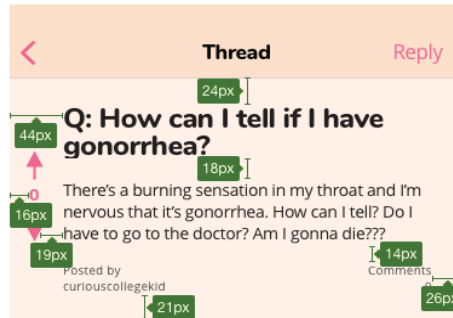

JOIN NOW

LIVE TRIVIA every night at 7:15pm EST

LEADERBOARD 325px

1st	liberatedAF
2nd	justasmalltowngirl
3rd	thefreshman
4th	lonelyboy
5th	hmu420

25px 220px 24px

86px

Trivia Forum Profile

SMASH Trivia - Measurements (Forum Main Pages)

SMASH Trivia - Measurements (Forum - New Topic or Reply)

SMASH Trivia - Measurements (Forum - Search)

SMASH Trivia - Measurements (Forum - New Topic)

New thread created!

New thread created!

SMASH Trivia - Measurements (Forum - Topic Threads)

This screenshot shows a forum thread on SMASH Trivia. The thread title is "Q: What does 'consent' even mean?". The post content is: "People in my high school didn't really talk about consent during sex ed. Now everyone's talking about it! But what does it actually mean? I keep hearing different kinds of information, depending who I'm talking to. So what's the truth?". The post is by user "carrieme2020" and has 0 comments. The thread is sorted by "Recent" and is marked as "Popular". Below the main post, there are four replies from a user named "RAINN". Each reply has a height of 400px. The replies contain the same text as the main post. The bottom navigation bar shows "Trivia", "Forum", and "Profile" icons.