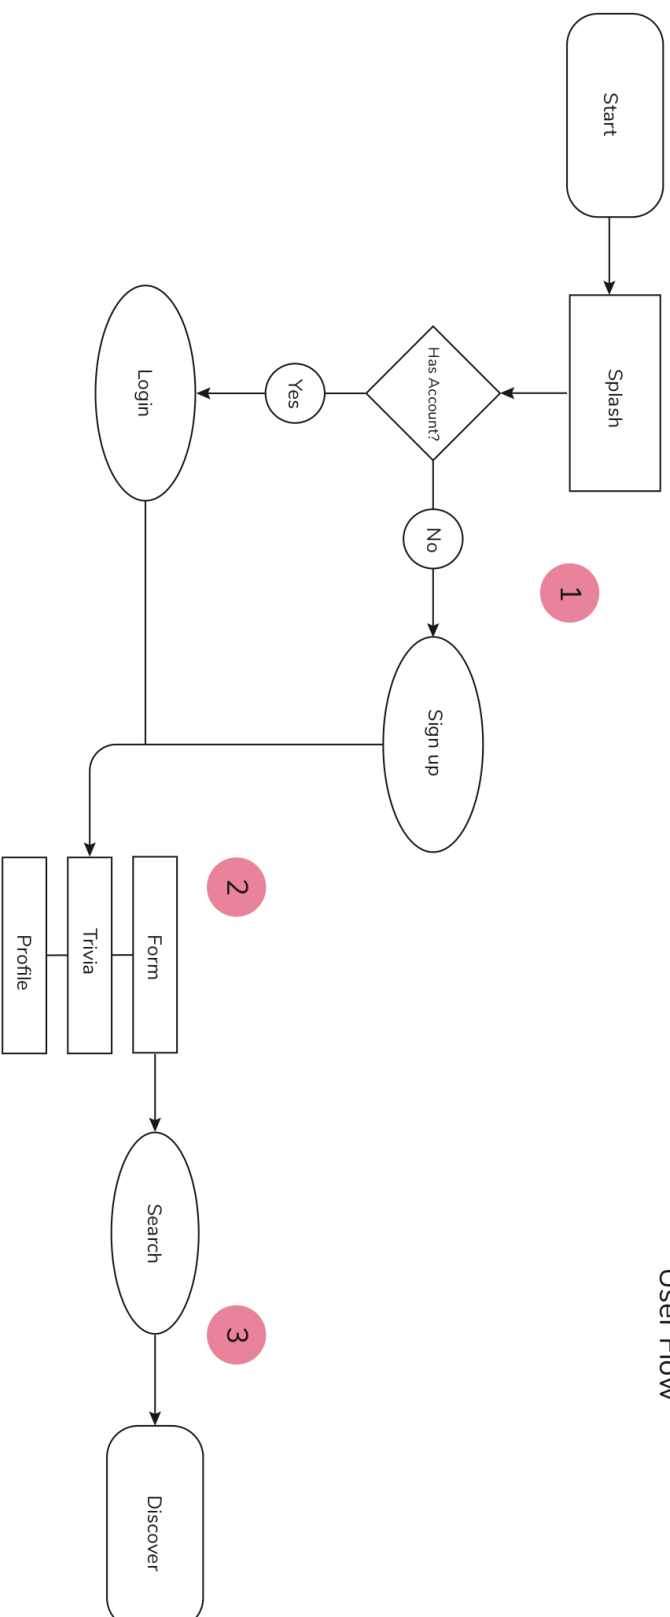

SMASH!

SEX ED TRIVIA

**Ladd Evans
Kaye Kagaoan
Eliana Terán**

UXDI Excelsior

Site Map

User Flow

1

2

3

4

- 1 User logs in or signs up.
- 2 Tab bar options
- 3 User joins trivia game
- 4 User shares score with friends

User Flow

- 1 User logs in or signs up.
- 2 Tab bar options
- 3 User searches question in form