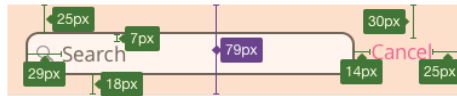

SMASH Trivia - Measurements (Forum - Search)