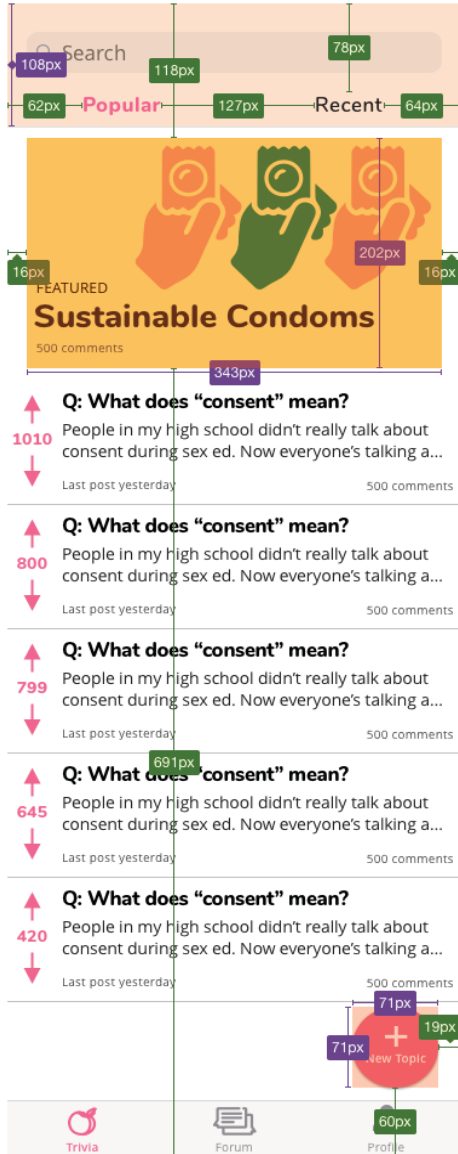

JOIN NOW

LIVE TRIVIA every night at 7:15pm EST

LEADERBOARD 325px

1st	liberatedAF
2nd	justasmalltowngirl
3rd	thefreshman
4th	lonelyboy
5th	hmu420

25px 220px 24px

86px

Trivia Forum Profile

SMASH Trivia - Measurements (Forum Main Pages)

This screenshot shows a forum thread on SMASH Trivia. The thread title is "Q: What does 'consent' even mean?". The post content is: "People in my high school didn't really talk about consent during sex ed. Now everyone's talking about it! But what does it actually mean? I keep hearing different kinds of information, depending who I'm talking to. So what's the truth?". The post is by user "carrieme2020" and has 0 comments. The thread is sorted by "Recent" and is marked as "Popular". Below the main post, there are four replies from a user named "RAINN". Each reply has a height of 400px. The replies contain the same text as the main post. The bottom navigation bar shows "Trivia", "Forum", and "Profile" icons.