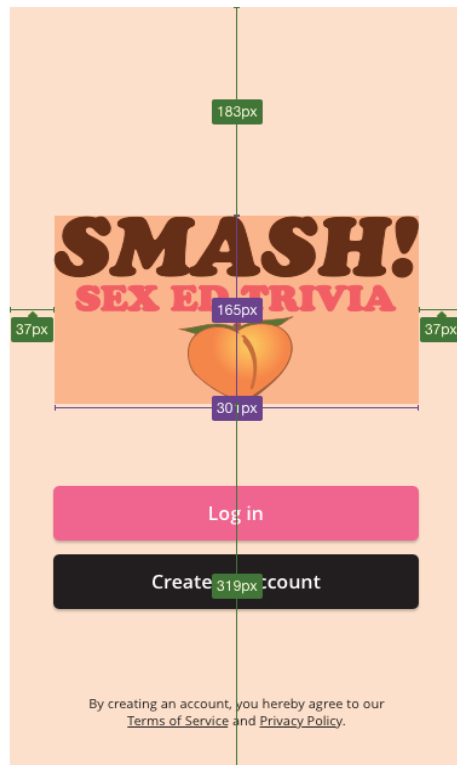

OpenSans, Regular, 14pt, ● #purpleBrown
Letter spacing: -0.4pt

OpenSans, Regular, 11pt, ● #purpleBrown
Letter spacing: -0.1pt

OpenSans, Regular, 11pt, ● rgb 0 0 0
Letter spacing: 0.3pt

OpenSans, Semibold, 10pt, ● #mediumPink
Center, Letter spacing: 0.1pt

OpenSans, Regular, 10pt, ● #blueGrey
Center, Letter spacing: 0.1pt

SMASH Trivia - Measurements (Onboarding - Splash Screen)

SMASH Trivia - Measurements (Onboarding - Login)

SMASH Trivia - Measurements (Onboarding - Create Account)

SMASH Trivia - Measurements (Trivia Home 01)

Trivia Invite

How much do you really know about sex?
325px

JOIN NOW 16px

LIVE TRIVIA every night at 7:15pm EST

LEADERBOARD 344px

1st	liberatedAF
2nd	justasmalltowngirl 15px
3rd	thefreshman 269px
4th	lonelyboy
5th	hmu420