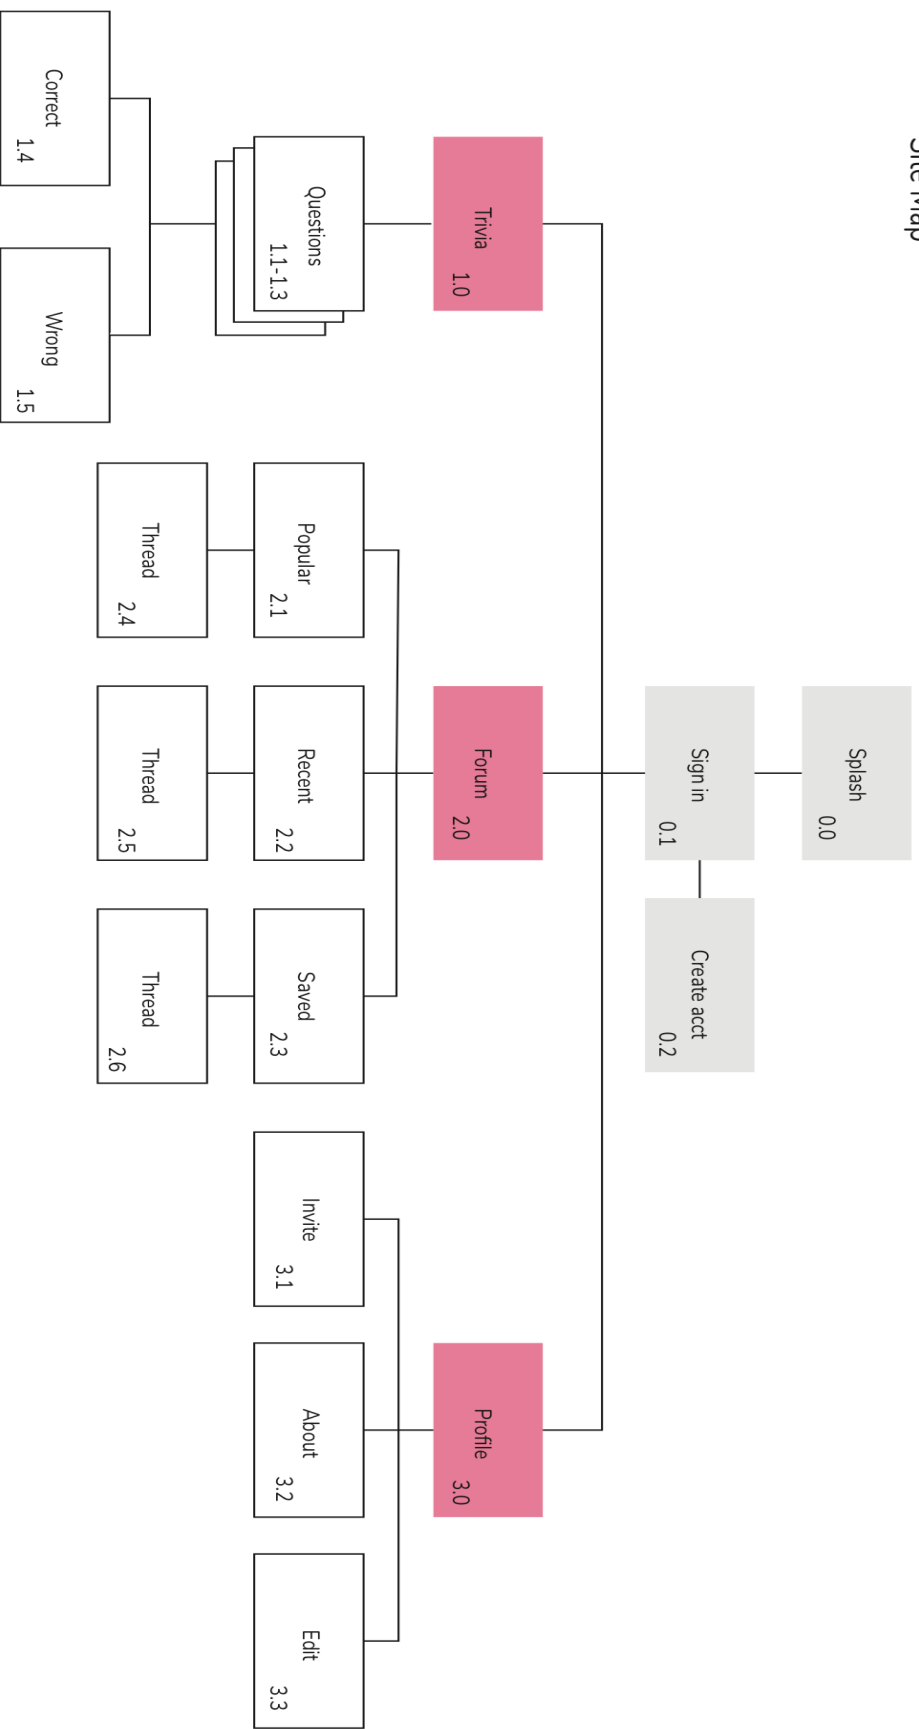

SMASH!

SEX ED TRIVIA

**Ladd Evans
Kaye Kagaoan
Eliana Terán**

UXDI Excelsior

Site Map

User Flow

1

2

3

4

- 1 User logs in or signs up.
- 2 Tab bar options
- 3 User joins trivia game
- 4 User shares score with friends

User Flow

- 1 User logs in or signs up.
- 2 Tab bar options
- 3 User searches question in form